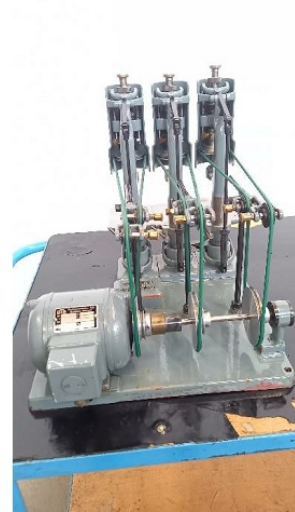

Machine

Inventory N° **14375**
Description Bench drill

Brand **BLOESCH**
Model **3 têtes**
Serial No
Year **N/A**

Heading

Collets type P9

Accessories

None

Pictures

HD pictures and videos on request.

All data such as technical specifications, weight, dimensions, illustrations are indicative and subject to change without notice.