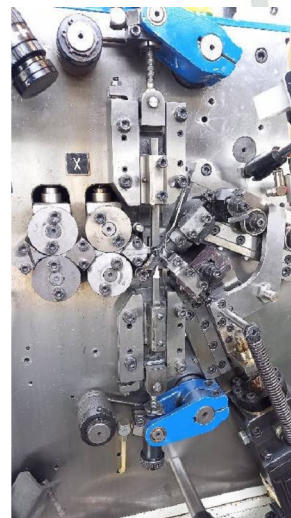

Machine

Inventory N° **14343**
Description **Spring former machine**

Brand **BOBBIO**
Model **CNC 100 TRIAX**
Serial No **3600020607**
Year **2007**

Accessories

None

Pictures

HD pictures and videos on request.

All data such as technical specifications, weight, dimensions, illustrations are indicative and subject to change without notice.

Inventory N° 14343

HD pictures and videos on request.

All data such as technical specifications, weight, dimensions, illustrations are indicative and subject to change without notice.