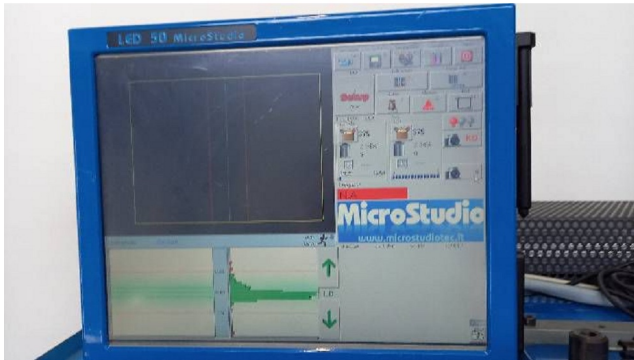

Machine

Inventory N° **14343**
Description **Spring former machine**

Brand **BOBBIO**
Model **CNC 100 TRIAX**
Serial No **3600020607**
Year **2007**

Accessories

None

Pictures

HD pictures and videos on request.

All data such as technical specifications, weight, dimensions, illustrations are indicative and subject to change without notice.

Inventory N° 14343

HD pictures and videos on request.

All data such as technical specifications, weight, dimensions, illustrations are indicative and subject to change without notice.