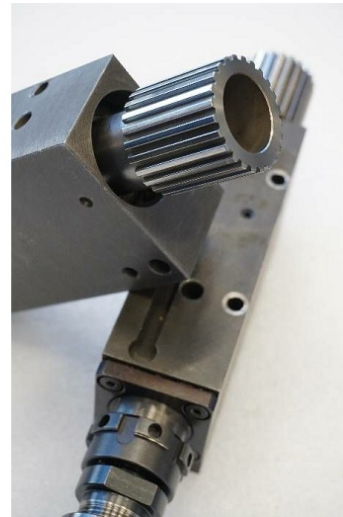

## Heading

---

Collets type **RegoFix ER25M**

## Pictures

---

HD pictures and videos on request.

All data such as technical specifications, weight, dimensions, illustrations are indicative and subject to change without notice.

Inventory N° 14320

HD pictures and videos on request.