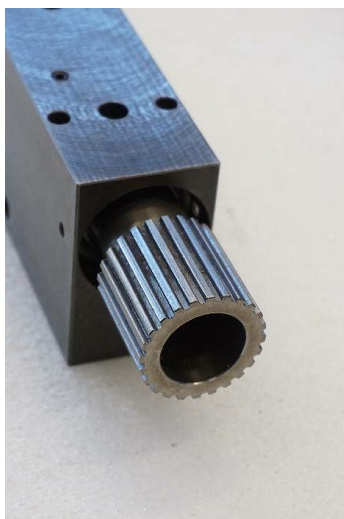

Machine

Inventory N° **14319**
Description **Porte-outils long**

Brand **TORNOS**
Model **DECO 20**
Serial No
Year **N/A**

Heading

Collets type **RegoFix ER25M**

Accessories

None

Pictures

HD pictures and videos on request.

All data such as technical specifications, weight, dimensions, illustrations are indicative and subject to change without notice.

Inventory N° 14319

HD pictures and videos on request.