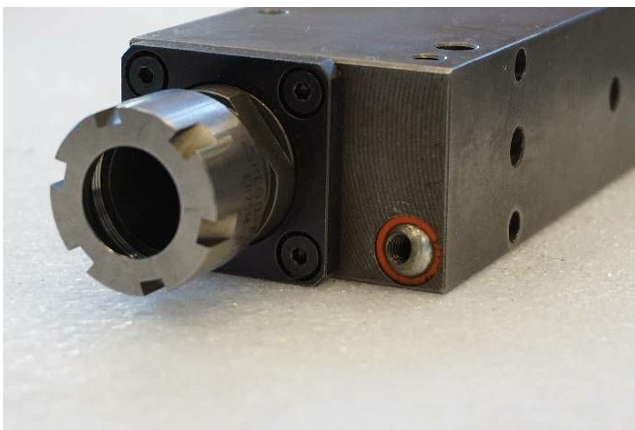

Machine

Inventory N° **14319**
Description **Porte-outils long**

Brand **TORNOS**
Model **DECO 20**
Serial No
Year **N/A**

Heading

Collets type **RegoFix ER25M**

Accessories

None

Pictures

HD pictures and videos on request.

All data such as technical specifications, weight, dimensions, illustrations are indicative and subject to change without notice.

Inventory N° 14319

HD pictures and videos on request.