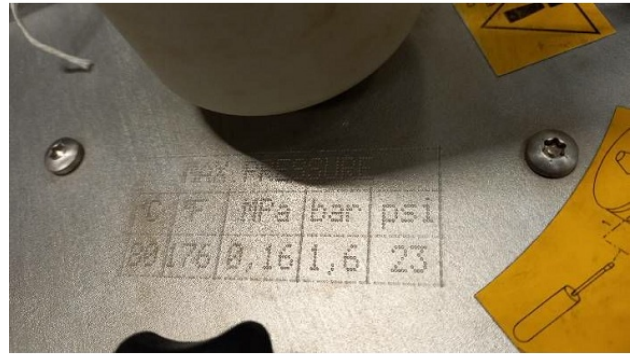

## Heading

<b>Number</b>	<b>4</b>
N°	1 = 067416
N°	2 = 067418
N°	3 = 067420
N°	4 = 055999
Flow	1200 - 10'000 l/h
Flow	20 - 67 l/min

## Pictures

HD pictures and videos on request.

All data such as technical specifications, weight, dimensions, illustrations are indicative and subject to change without notice.

Inventory N° **14305**

HD pictures and videos on request.