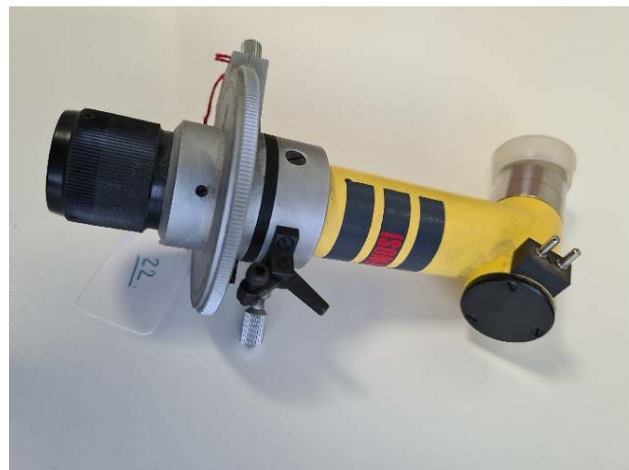

Pictures

HD pictures and videos on request.

All data such as technical specifications, weight, dimensions, illustrations are indicative and subject to change without notice.