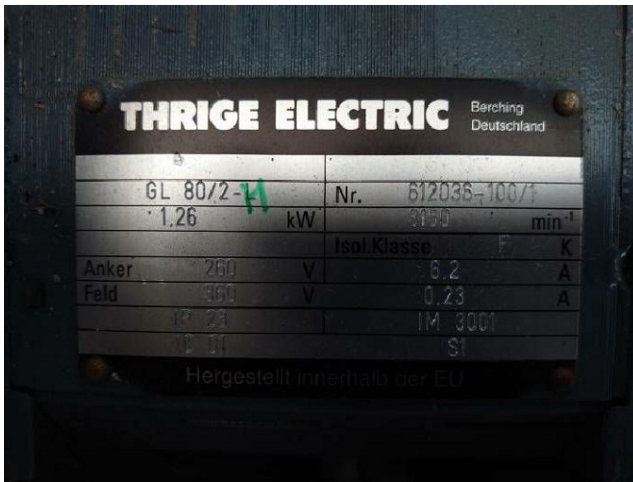

## Pictures

HD pictures and videos on request.

All data such as technical specifications, weight, dimensions, illustrations are indicative and subject to change without notice.

Inventory N° 14238

HD pictures and videos on request.  
All data such as technical specifications, weight, dimensions, illustrations are indicative and subject to change without notice.