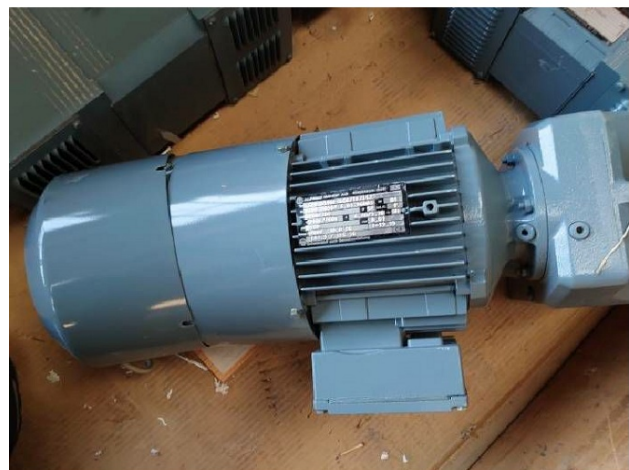

Pictures

HD pictures and videos on request.

All data such as technical specifications, weight, dimensions, illustrations are indicative and subject to change without notice.