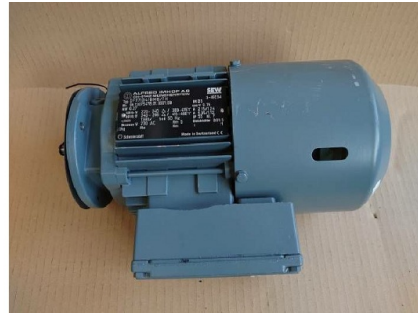

Machine

Inventory N°	14236
Description	Motor
Brand	SEW EURODRIVE
Model	DFT71D4/BMG/TH
Serial No	96.13075478.01.0001.09
Year	N/A

Heading

Price 330 CHF

Accessories

None

Pictures

HD pictures and videos on request.

All data such as technical specifications, weight, dimensions, illustrations are indicative and subject to change without notice.

Inventory N° **14236**

HD pictures and videos on request.
All data such as technical specifications, weight, dimensions, illustrations are indicative and subject to change without notice.