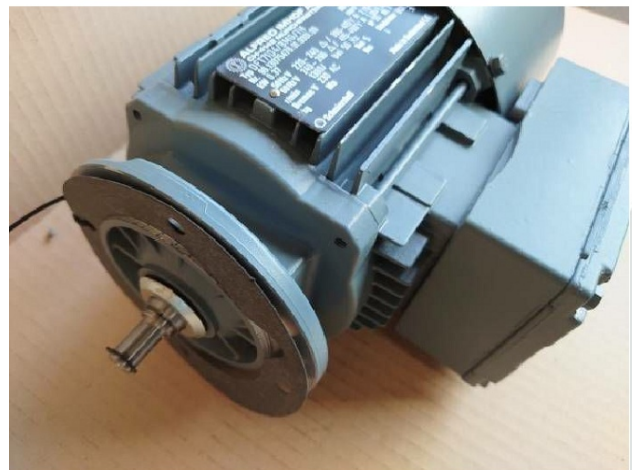

Machine

Inventory N°	14236
Description	Motor
Brand	SEW EURODRIVE
Model	DFT71D4/BMG/TH
Serial No	96.13075478.01.0001.09
Year	N/A

Heading

Price 330 CHF

Accessories

None

Pictures

HD pictures and videos on request.

All data such as technical specifications, weight, dimensions, illustrations are indicative and subject to change without notice.

Inventory N° **14236**

HD pictures and videos on request.
All data such as technical specifications, weight, dimensions, illustrations are indicative and subject to change without notice.