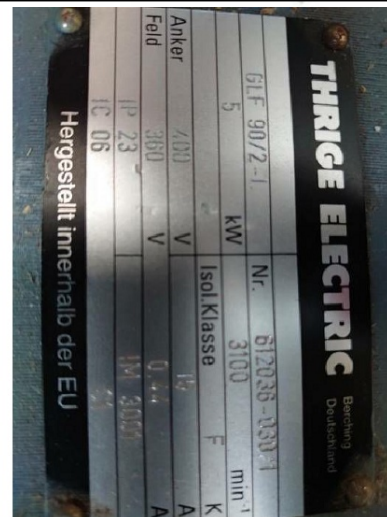

Machine

Inventory N°	14235
Description	Motor
Brand	THRIGE ELECTRIC
Model	GLF 90/2-L
Serial No	612036-030/1
Year	N/A

Heading

Price	220 CHF
-------	---------

Accessories

None

Pictures

HD pictures and videos on request.