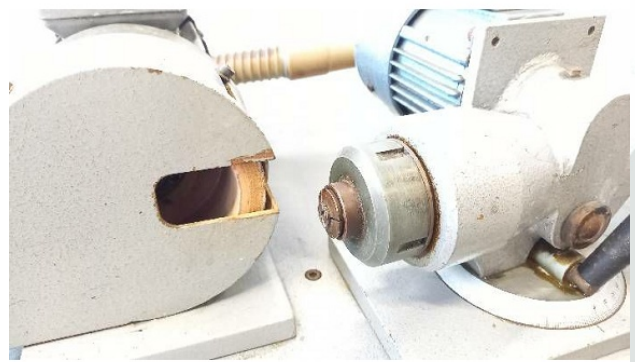

Machine

Inventory N° **14208**
Description **Machine à meuler**

Brand **PAUL SCHAAF**
Model **METO5**
Serial No
Year **N/A**

Heading

Voltage **380 Volts**

Accessories

None

Pictures

HD pictures and videos on request.

All data such as technical specifications, weight, dimensions, illustrations are indicative and subject to change without notice.

Inventory N° 14208

HD pictures and videos on request.