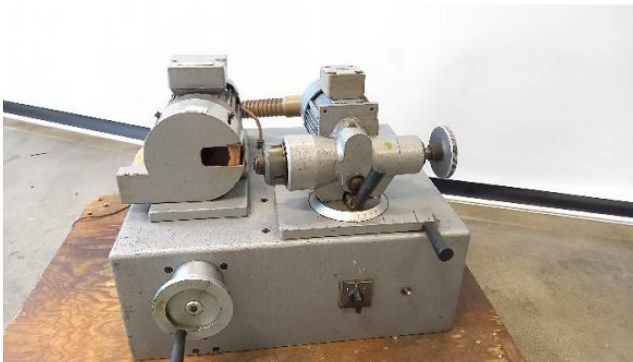

Machine

Inventory N° **14208**
Description **Machine à meuler**

Brand **PAUL SCHAAF**
Model **METO5**
Serial No
Year **N/A**

Heading

Voltage **380 Volts**

Accessories

None

Pictures

HD pictures and videos on request.

All data such as technical specifications, weight, dimensions, illustrations are indicative and subject to change without notice.

Inventory N° 14208

HD pictures and videos on request.