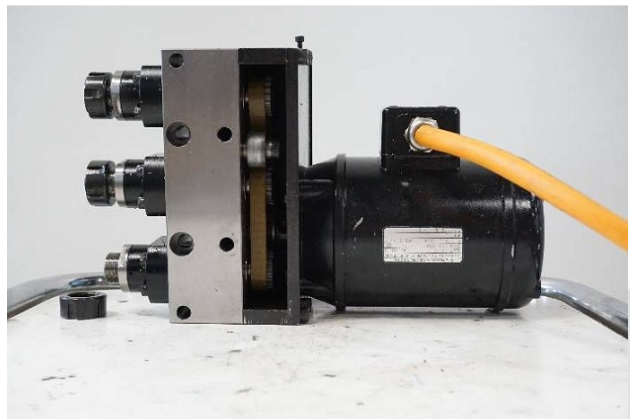

Machine

Inventory N°	14205
Description	Motor
Brand	STEINEGGER
Model	F 9802
Serial No	9828679.12
Year	N/A

Heading

Motor

Mark	Steinegger
Type	F9802
Operating voltage	3x 230/400 VAC
Nominal current	1.6/0.9 A
Power	0.37 kW
Peripheral speed	2700 tr/min
	IP44
Number of spindles	3 x
Collets type	ESX-16

Accessories

None

Pictures

HD pictures and videos on request.

All data such as technical specifications, weight, dimensions, illustrations are indicative and subject to change without notice.

Inventory N° 14205