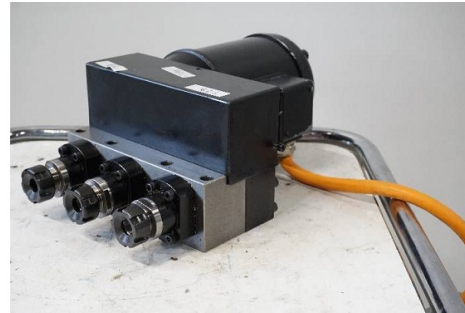

Machine

Inventory N°	14205
Description	Motor
Brand	STEINEGGER
Model	F 9802
Serial No	9828679.12
Year	N/A

Heading

Motor

Mark	Steinegger
Type	F9802
Operating voltage	3x 230/400 VAC
Nominal current	1.6/0.9 A
Power	0.37 kW
Peripheral speed	2700 tr/min
	IP44
Number of spindles	3 x
Collets type	ESX-16

Accessories

None

Pictures

HD pictures and videos on request.

All data such as technical specifications, weight, dimensions, illustrations are indicative and subject to change without notice.

Inventory N° 14205