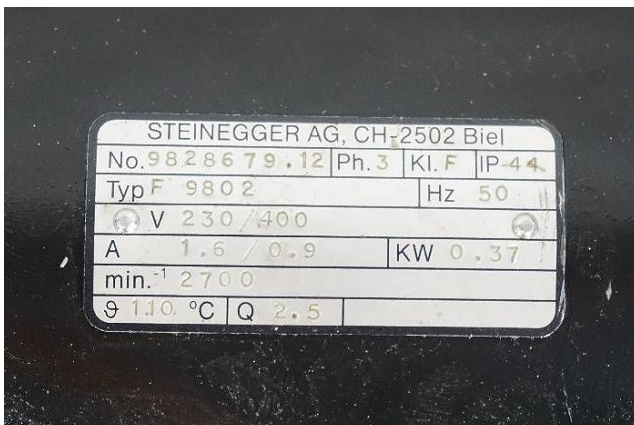

Machine

Inventory N°	14205
Description	Motor
Brand	STEINEGGER
Model	F 9802
Serial No	9828679.12
Year	N/A

Heading

Motor

Mark	Steinegger
Type	F9802
Operating voltage	3x 230/400 VAC
Nominal current	1.6/0.9 A
Power	0.37 kW
Peripheral speed	2700 tr/min
	IP44
Number of spindles	3 x
Collets type	ESX-16

Accessories

None

Pictures

HD pictures and videos on request.

All data such as technical specifications, weight, dimensions, illustrations are indicative and subject to change without notice.

Inventory N° 14205