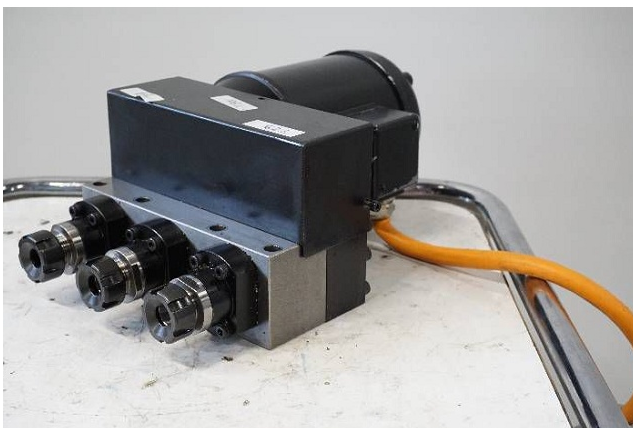

Machine

Inventory N°	14205
Description	Motor
Brand	STEINEGGER
Model	F 9802
Serial No	9828679.12
Year	N/A

Heading

Motor

Mark	Steinegger
Type	F9802
Operating voltage	3x 230/400 VAC
Nominal current	1.6/0.9 A
Power	0.37 kW
Peripheral speed	2700 tr/min
	IP44
Number of spindles	3 x
Collets type	ESX-16

Accessories

None

Pictures

HD pictures and videos on request.

All data such as technical specifications, weight, dimensions, illustrations are indicative and subject to change without notice.

Inventory N° 14205