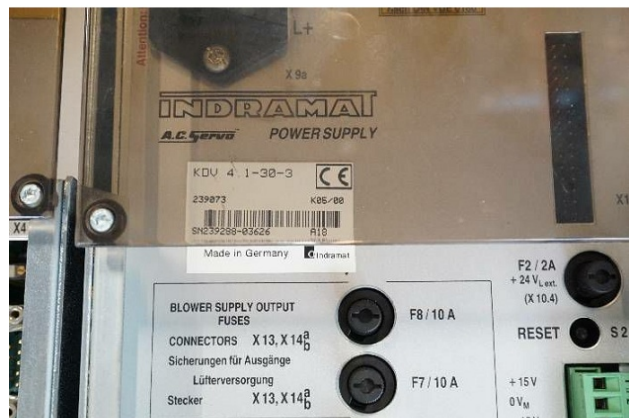

Inventory N° 14200

Pictures

HD pictures and videos on request.
All data such as technical specifications, weight, dimensions, illustrations are indicative and subject to change without notice.