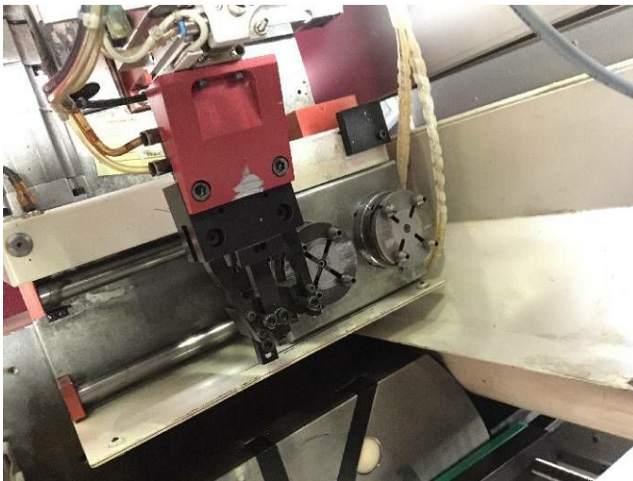

Machine

Inventory N° **14058**

Description **Robot**

Brand **HUMARD**

Model

Serial No

Year **N/A**

Accessories

None

Pictures

HD pictures and videos on request.

All data such as technical specifications, weight, dimensions, illustrations are indicative and subject to change without notice.

Inventory N° **14058**

HD pictures and videos on request.
All data such as technical specifications, weight, dimensions, illustrations are indicative and subject to change without notice.