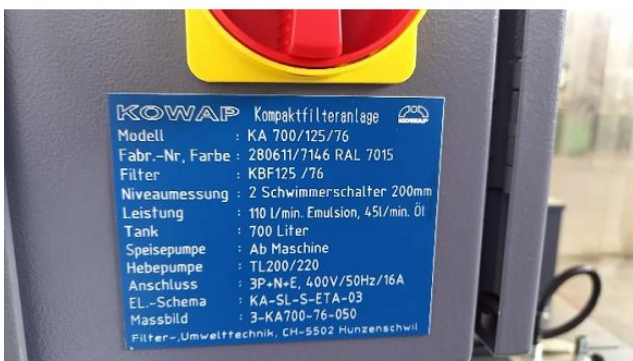

Machine

Inventory N° **14027**
Description paper filter

Brand **KOWAP**
Model **KA 700/125/76**
Serial No
Year **N/A**

Heading

Over-all-dimension (length-width-height)	1500x1000x1850 mm
Weight	400 kg
Power supply	400 Volt
Power	16 A
Flow	110 l/min
Tank contenance	700 l

Accessories

None

Pictures

HD pictures and videos on request.

All data such as technical specifications, weight, dimensions, illustrations are indicative and subject to change without notice.

Inventory N° **14027**