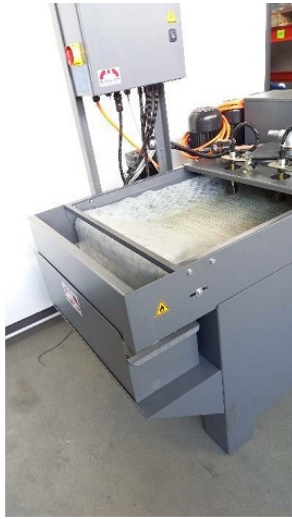

Machine

Inventory N° **14027**
Description paper filter

Brand **KOWAP**
Model **KA 700/125/76**
Serial No
Year **N/A**

Heading

Over-all-dimension (length-width-height)	1500x1000x1850 mm
Weight	400 kg
Power supply	400 Volt
Power	16 A
Flow	110 l/min
Tank contenance	700 l

Accessories

None

Pictures

HD pictures and videos on request.

All data such as technical specifications, weight, dimensions, illustrations are indicative and subject to change without notice.

Inventory N° **14027**