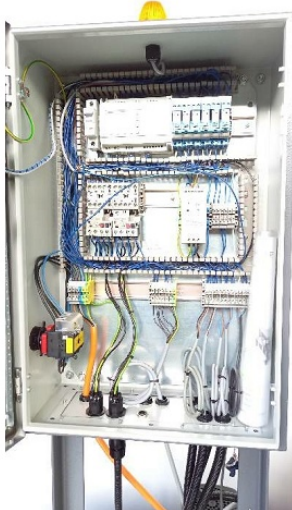

Machine

Inventory N° **14027**
Description paper filter

Brand **KOWAP**
Model **KA 700/125/76**
Serial No
Year **N/A**

Heading

Over-all-dimension (length-width-height)	1500x1000x1850 mm
Weight	400 kg
Power supply	400 Volt
Power	16 A
Flow	110 l/min
Tank contenance	700 l

Accessories

None

Pictures

HD pictures and videos on request.

All data such as technical specifications, weight, dimensions, illustrations are indicative and subject to change without notice.

Inventory N° **14027**