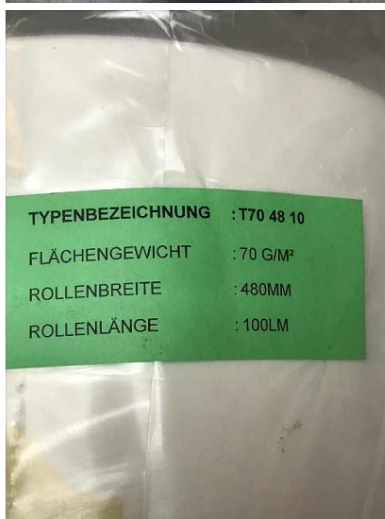

## Machine

---

Inventory N° **13980**

Description **Filter**

Brand **ARO**

Model **T70 48 10**

Serial No

Year **N/A**

## Pictures

---

HD pictures and videos on request.

All data such as technical specifications, weight, dimensions, illustrations are indicative and subject to change without notice.