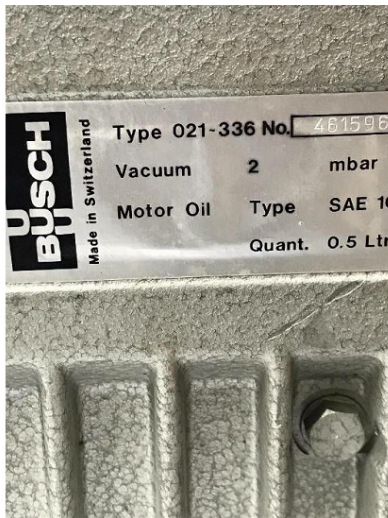

## Machine

Inventory N° **13979**  
Description Vacuum pump  
  
Brand **BUSCH**  
Model **021-336**  
Serial No **461596**  
Year **N/A**

## Pictures

HD pictures and videos on request.

All data such as technical specifications, weight, dimensions, illustrations are indicative and subject to change without notice.

Inventory N° 13979

HD pictures and videos on request.