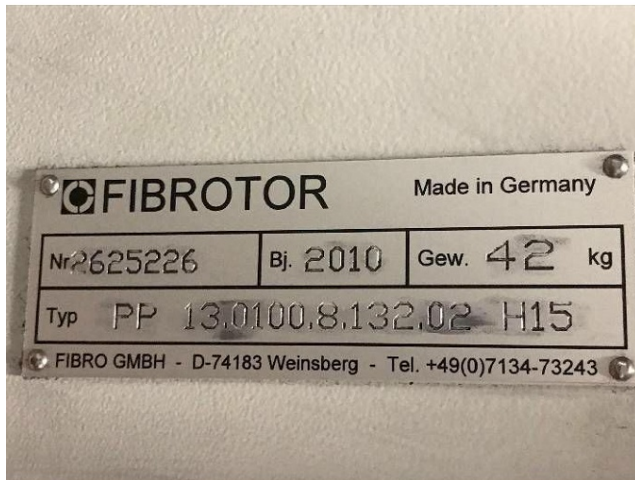

Machine

Inventory N°	13977
Description	Circular indexing table
Brand	FIBRO
Model	FIBROTOR PP
Serial No	2625226
Year	2010

Accessories

None

Pictures

HD pictures and videos on request.

All data such as technical specifications, weight, dimensions, illustrations are indicative and subject to change without notice.

Inventory N° 13977

HD pictures and videos on request.

All data such as technical specifications, weight, dimensions, illustrations are indicative and subject to change without notice.