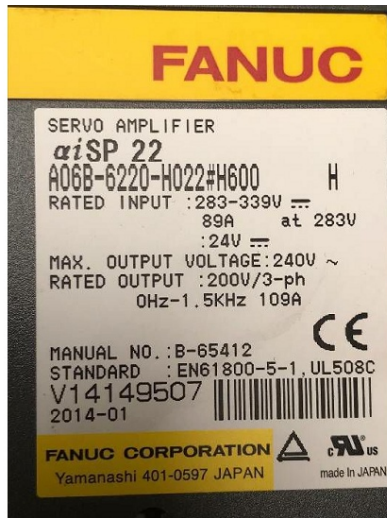

HD pictures and videos on request.

All data such as technical specifications, weight, dimensions, illustrations are indicative and subject to change without notice.

Greub Machines SA
39, bd des Eplatures
CH - 2300 La Chaux-de-Fonds

Tél, + 41 32 925 95 40
Fax +41 32 925 95 45
TVA: CHE-107.032.881

Site : www.greub.ch
E-mail : info@greub.ch