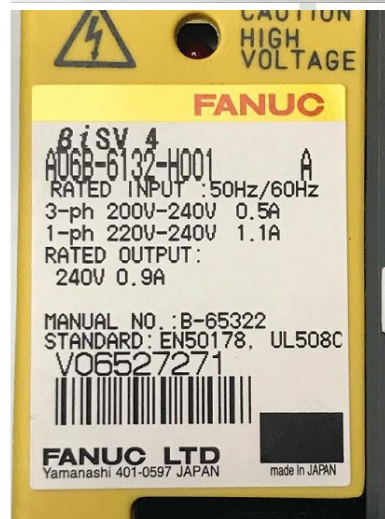

Pictures

HD pictures and videos on request.

All data such as technical specifications, weight, dimensions, illustrations are indicative and subject to change without notice.