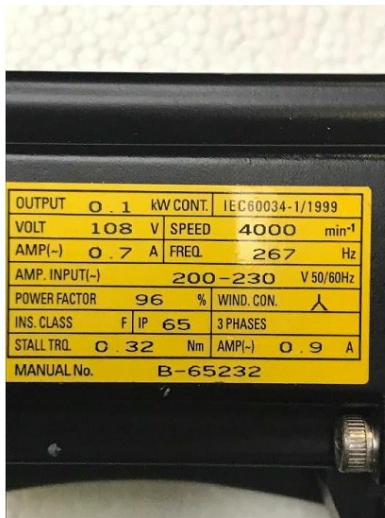

Machine

Inventory N°	13930
Description	Brake
Brand	FANUC
Model	TS 4603N7020E201
Serial No	A03144A
Year	2003

Accessories

None

Pictures

HD pictures and videos on request.

All data such as technical specifications, weight, dimensions, illustrations are indicative and subject to change without notice.

Inventory N° **13930**

HD pictures and videos on request.

All data such as technical specifications, weight, dimensions, illustrations are indicative and subject to change without notice.