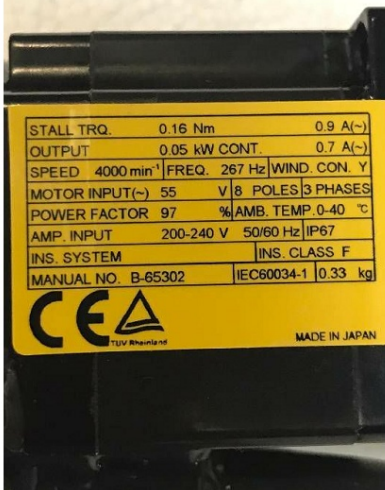

Machine

Inventory N°	13928
Description	Motor
Brand	FANUC
Model	A06B-0111-B103#0065
Serial No	C17YE000F
Year	2017

Accessories

None

Pictures

HD pictures and videos on request.

All data such as technical specifications, weight, dimensions, illustrations are indicative and subject to change without notice.

Inventory N° 13928

HD pictures and videos on request.

All data such as technical specifications, weight, dimensions, illustrations are indicative and subject to change without notice.