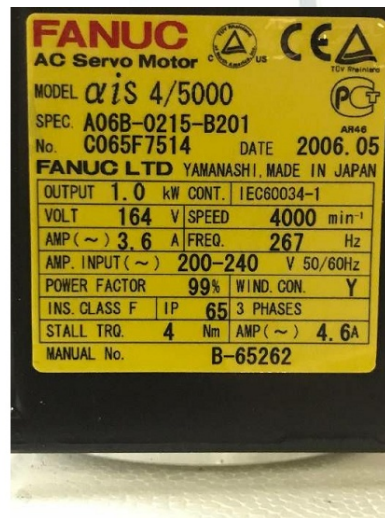

Machine

Inventory N° **13923**
 Description **Motor**

Brand **FANUC**
 Model **A06B-0215-B201**
 Serial No **C065F7514**
 Year **2006**

Accessories

None

Pictures

HD pictures and videos on request.

All data such as technical specifications, weight, dimensions, illustrations are indicative and subject to change without notice.