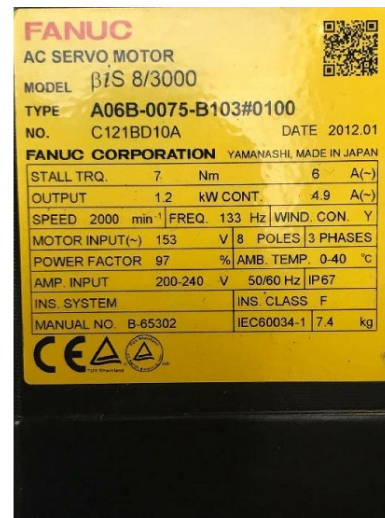

## Machine

---

Inventory N° **13918**  
Description **Motor**

Brand **FANUC**  
Model **A06B-0075-B103#0100**  
Serial No **C121BD10A**  
Year **2012**

## Pictures

---

HD pictures and videos on request.

All data such as technical specifications, weight, dimensions, illustrations are indicative and subject to change without notice.

Inventory N° 13918

HD pictures and videos on request.