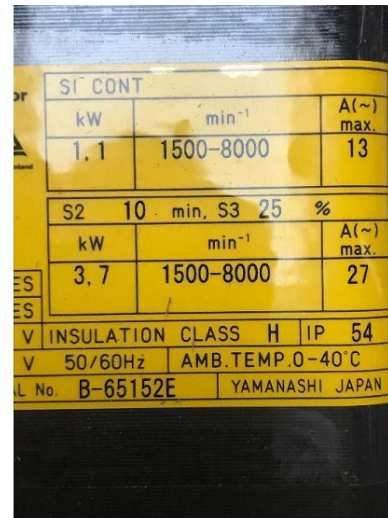

Inventory N° 13917

HD pictures and videos on request.

All data such as technical specifications, weight, dimensions, illustrations are indicative and subject to change without notice.