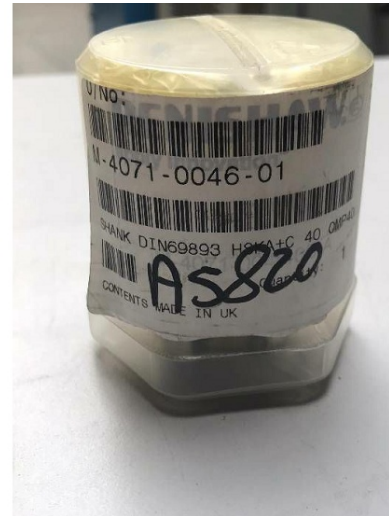

## Machine

---

Inventory N° **13902**

Description **Arbors**

Brand **RENISHAW**

Model **HSK 40 C**

Serial No

Year **N/A**

## Pictures

---

HD pictures and videos on request.

All data such as technical specifications, weight, dimensions, illustrations are indicative and subject to change without notice.

Inventory N° 13902

HD pictures and videos on request.  
All data such as technical specifications, weight, dimensions, illustrations are indicative and subject to change without notice.