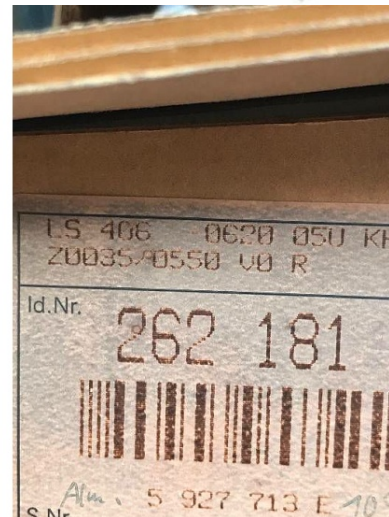

Machine

Inventory N° **13885**

Description **Scale**

Brand **HEIDENHAIN**

Model **LS 406**

Serial No **262**

Year **N/A**

Heading

Length **620 mm**

Accessories

None

Pictures

HD pictures and videos on request.

All data such as technical specifications, weight, dimensions, illustrations are indicative and subject to change without notice.