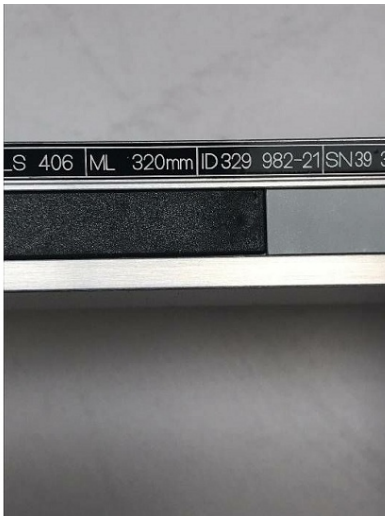

Machine

Inventory N° **13881**

Description **Scale**

Brand **HEIDENHAIN**

Model **LS 406 C**

Serial No **329**

Year **N/A**

Heading

Number **6 x**

Length **320 mm**

Accessories

None

Pictures

HD pictures and videos on request.

All data such as technical specifications, weight, dimensions, illustrations are indicative and subject to change without notice.