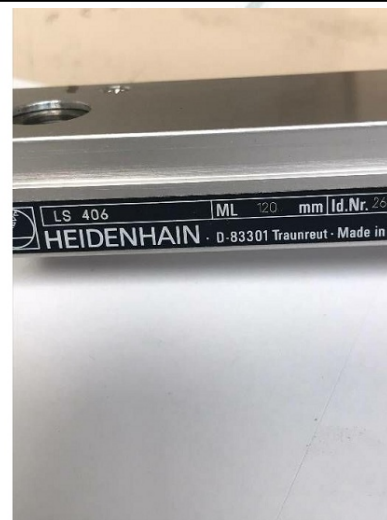

Machine

Inventory N° **13879**

Description **Scale**

Brand **HEIDENHAIN**

Model **LS 406**

Serial No **262**

Year **N/A**

Heading

Number **5 x**

Length **120 mm**

Accessories

None

Pictures

HD pictures and videos on request.

All data such as technical specifications, weight, dimensions, illustrations are indicative and subject to change without notice.

Inventory N° **13879**

HD pictures and videos on request.

All data such as technical specifications, weight, dimensions, illustrations are indicative and subject to change without notice.