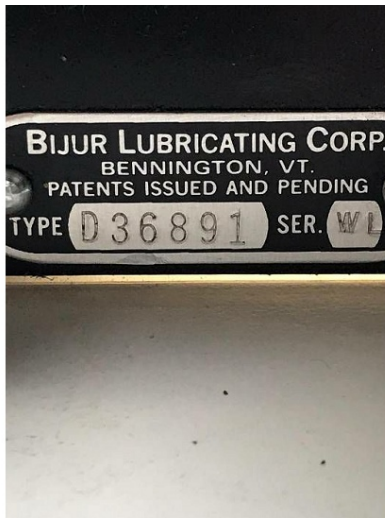

Machine

Inventory N°	13863
Description	Grease feeding pump
Brand	BIJUR
Model	D36891 ser. WL
Serial No	
Year	N/A

Accessories

None

Pictures

HD pictures and videos on request.

All data such as technical specifications, weight, dimensions, illustrations are indicative and subject to change without notice.

Inventory N° 13863

HD pictures and videos on request.

All data such as technical specifications, weight, dimensions, illustrations are indicative and subject to change without notice.