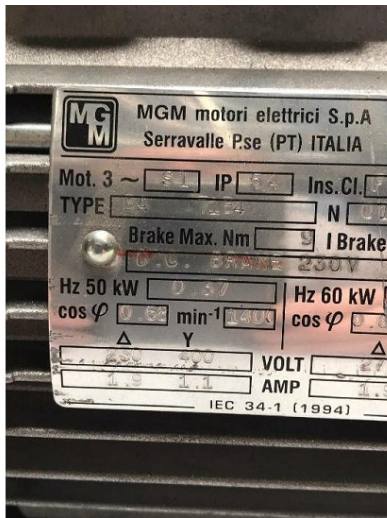

## Machine

Inventory N° **13851**

Description **Motor**

Brand **MGM**

Model **BA 71B4**

Serial No

Year **N/A**

## Pictures

HD pictures and videos on request.

All data such as technical specifications, weight, dimensions, illustrations are indicative and subject to change without notice.

Inventory N° 13851

HD pictures and videos on request.