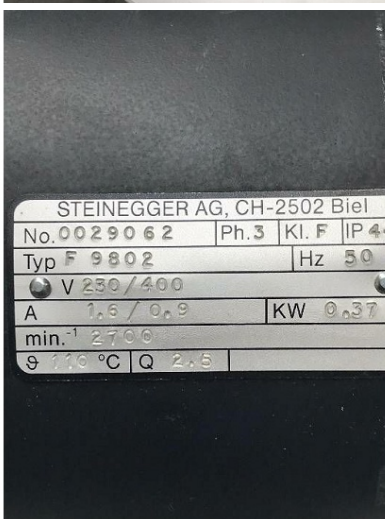

Pictures

HD pictures and videos on request.

All data such as technical specifications, weight, dimensions, illustrations are indicative and subject to change without notice.