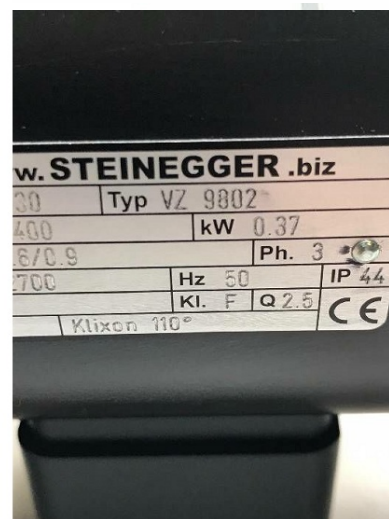

Machine

Inventory N° **13846**

Description **Motor**

Brand **STEINEGGER**

Model **VZ 9802**

Serial No **1231930**

Year **N/A**

Accessories

None

Pictures

HD pictures and videos on request.

All data such as technical specifications, weight, dimensions, illustrations are indicative and subject to change without notice.