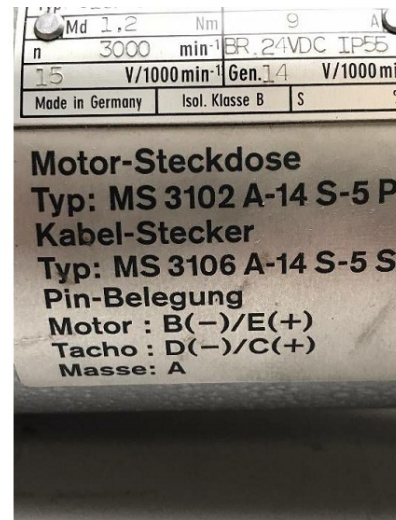

Machine

Inventory N°	13845
Description	Motor
Brand	GSC
Model	P610/B24
Serial No	479704618
Year	N/A

Accessories

None

Pictures

HD pictures and videos on request.

All data such as technical specifications, weight, dimensions, illustrations are indicative and subject to change without notice.

Inventory N° 13845

HD pictures and videos on request.

All data such as technical specifications, weight, dimensions, illustrations are indicative and subject to change without notice.