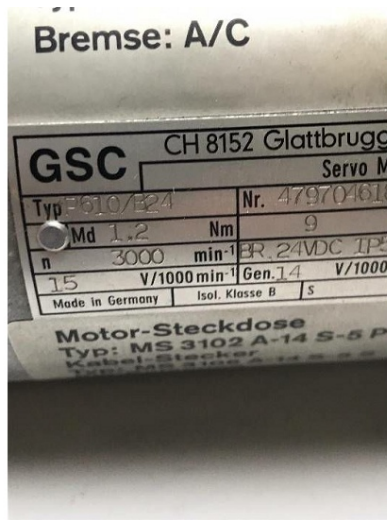

Machine

Inventory N°	13845
Description	Motor
Brand	GSC
Model	P610/B24
Serial No	479704618
Year	N/A

Accessories

None

Pictures

HD pictures and videos on request.

All data such as technical specifications, weight, dimensions, illustrations are indicative and subject to change without notice.

Inventory N° 13845

HD pictures and videos on request.

All data such as technical specifications, weight, dimensions, illustrations are indicative and subject to change without notice.