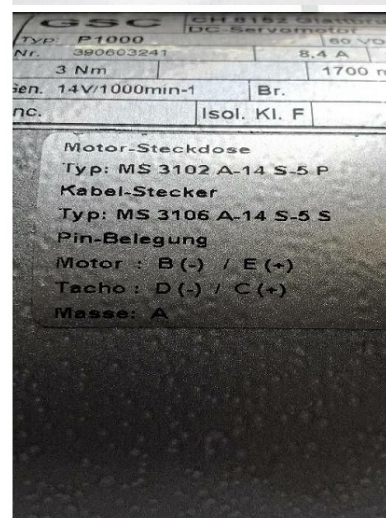

Machine

Inventory N°	13836
Description	Motor
Brand	GSC
Model	P1000
Serial No	390603241
Year	N/A

Accessories

None

Pictures

HD pictures and videos on request.

All data such as technical specifications, weight, dimensions, illustrations are indicative and subject to change without notice.

Inventory N° **13836**

HD pictures and videos on request.

All data such as technical specifications, weight, dimensions, illustrations are indicative and subject to change without notice.