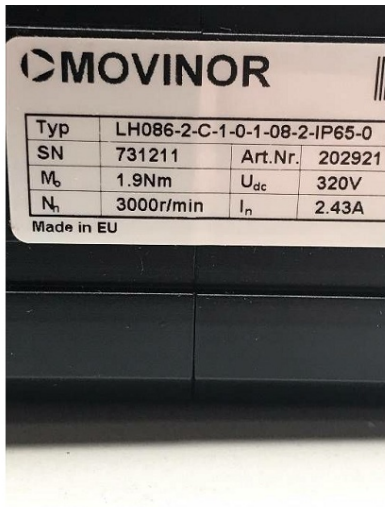

## Machine

Inventory N°	<b>13829</b>
Description	Motor
Brand	<b>MOVINOR</b>
Model	<b>LH086-2-C-1-0-1-08-2-IP65</b>
Serial No	<b>731211</b>
Year	<b>N/A</b>

## Pictures

HD pictures and videos on request.

All data such as technical specifications, weight, dimensions, illustrations are indicative and subject to change without notice.

Inventory N° 13829

HD pictures and videos on request.