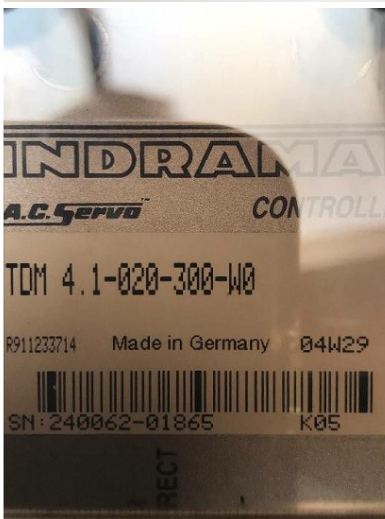

Machine

Inventory N° **13816**
 Description **Amplifier**
 Brand **INDRAMAT**
 Model **TDM 4.1-020-300-W0**
 Serial No
 Year **N/A**

Heading

Number **1 x**

Accessories

None

Pictures

HD pictures and videos on request.

All data such as technical specifications, weight, dimensions, illustrations are indicative and subject to change without notice.

Inventory N° **13816**

HD pictures and videos on request.
All data such as technical specifications, weight, dimensions, illustrations are indicative and subject to change without notice.