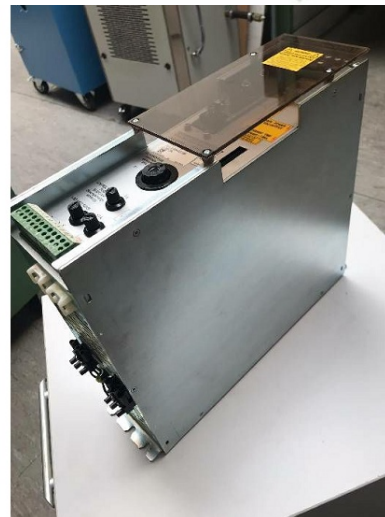

Machine

Inventory N° **13814**
Description **Power supply**

Brand **INDRAMAT**
Model **TVM**
Serial No
Year **N/A**

Heading

Number **1 x**

Accessories

None

Pictures

HD pictures and videos on request.

All data such as technical specifications, weight, dimensions, illustrations are indicative and subject to change without notice.

Inventory N° **13814**

HD pictures and videos on request.
All data such as technical specifications, weight, dimensions, illustrations are indicative and subject to change without notice.