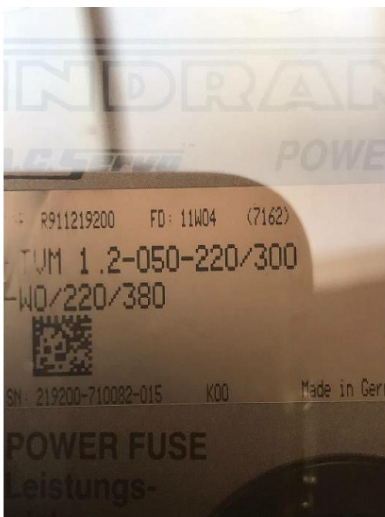

Machine

Inventory N° **13814**
Description **Power supply**

Brand **INDRAMAT**
Model **TVM**
Serial No
Year **N/A**

Heading

Number **1 x**

Accessories

None

Pictures

HD pictures and videos on request.

All data such as technical specifications, weight, dimensions, illustrations are indicative and subject to change without notice.

Inventory N° **13814**

HD pictures and videos on request.
All data such as technical specifications, weight, dimensions, illustrations are indicative and subject to change without notice.