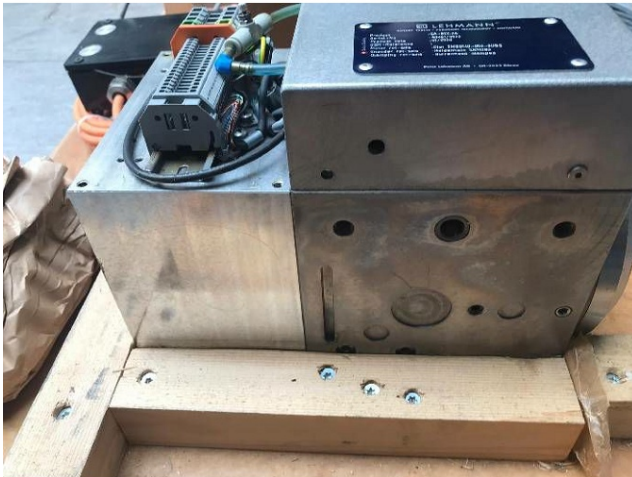

## Machine

Inventory N°	<b>13808</b>
Description	Dividing
Brand	<b>LEHMANN</b>
Model	<b>EA-822.2A</b>
Serial No	<b>A6467/6523</b>
Year	<b>2008</b>

## Pictures

HD pictures and videos on request.

All data such as technical specifications, weight, dimensions, illustrations are indicative and subject to change without notice.

Inventory N° 13808

HD pictures and videos on request.