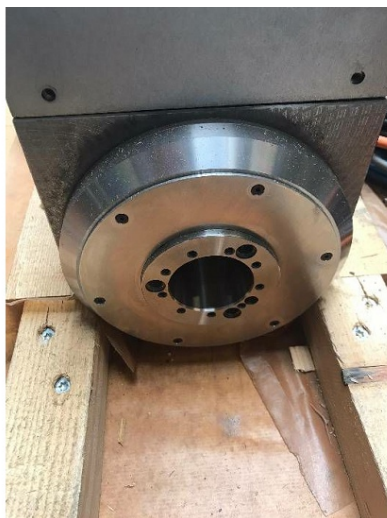

## Machine

Inventory N°	<b>13808</b>
Description	Dividing
Brand	<b>LEHMANN</b>
Model	<b>EA-822.2A</b>
Serial No	<b>A6467/6523</b>
Year	<b>2008</b>

## Pictures

HD pictures and videos on request.

All data such as technical specifications, weight, dimensions, illustrations are indicative and subject to change without notice.

Inventory N° 13808

HD pictures and videos on request.