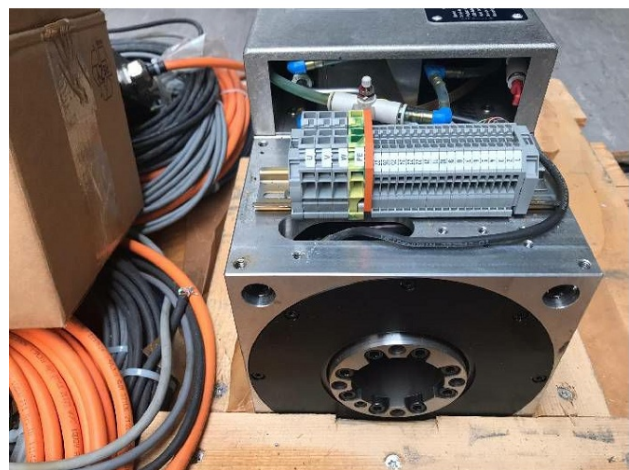

## Machine

Inventory N°	<b>13808</b>
Description	Dividing
Brand	<b>LEHMANN</b>
Model	<b>EA-822.2A</b>
Serial No	<b>A6467/6523</b>
Year	<b>2008</b>

## Pictures

HD pictures and videos on request.

All data such as technical specifications, weight, dimensions, illustrations are indicative and subject to change without notice.

Inventory N° 13808

HD pictures and videos on request.