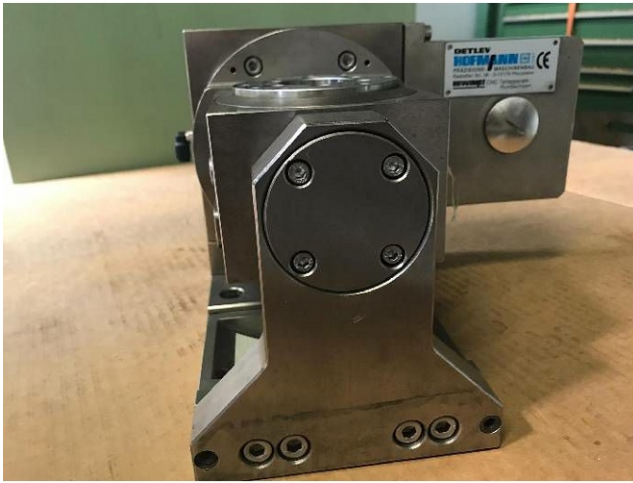

Machine

Inventory N°	13805
Description	Dividing
Brand	DETLEV HOFMANN
Model	HOWIMAT type 125/80
Serial No	
Year	N/A

Heading

Number	1 x
	2

Accessories

None

Pictures

HD pictures and videos on request.

All data such as technical specifications, weight, dimensions, illustrations are indicative and subject to change without notice.

Inventory N° 13805

HD pictures and videos on request.

All data such as technical specifications, weight, dimensions, illustrations are indicative and subject to change without notice.