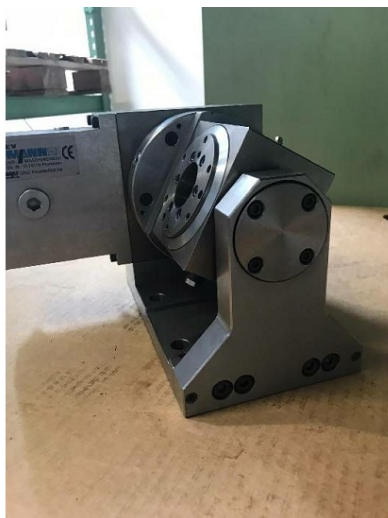

Machine

Inventory N° **13804**
 Description **Dividing**
 Brand **DETLEV HOFMANN**
 Model **HOWIMAT type 125/80**
 Serial No
 Year **N/A**

Heading

Number	1 x
	2

Accessories

None

Pictures

HD pictures and videos on request.

All data such as technical specifications, weight, dimensions, illustrations are indicative and subject to change without notice.

Inventory N° 13804

HD pictures and videos on request.

All data such as technical specifications, weight, dimensions, illustrations are indicative and subject to change without notice.