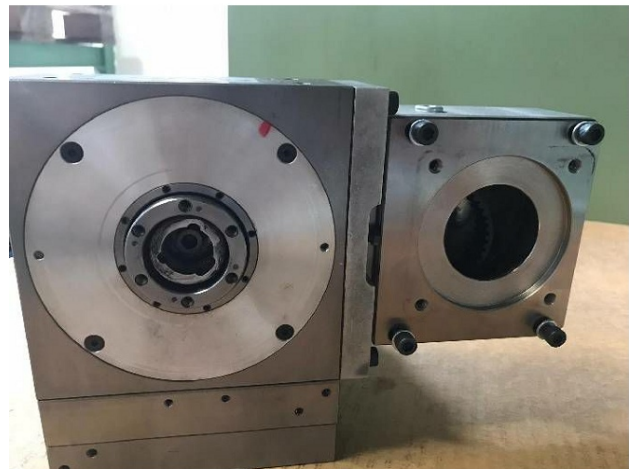

Machine

Inventory N° **13804**
 Description **Dividing**
 Brand **DETLEV HOFMANN**
 Model **HOWIMAT type 125/80**
 Serial No
 Year **N/A**

Heading

Number	1 x
	2

Accessories

None

Pictures

HD pictures and videos on request.

All data such as technical specifications, weight, dimensions, illustrations are indicative and subject to change without notice.

Inventory N° 13804

HD pictures and videos on request.

All data such as technical specifications, weight, dimensions, illustrations are indicative and subject to change without notice.