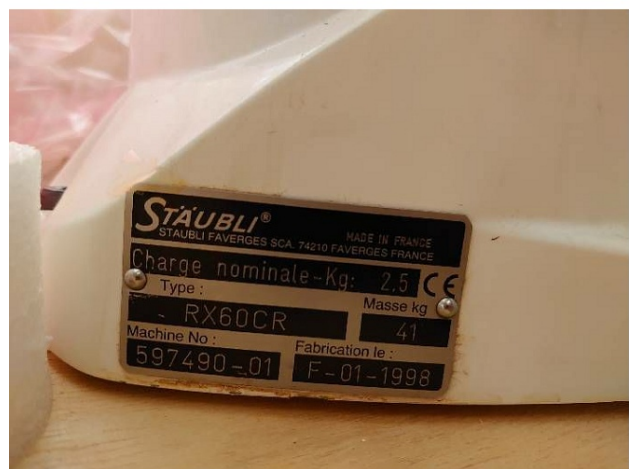

Pictures

HD pictures and videos on request.

All data such as technical specifications, weight, dimensions, illustrations are indicative and subject to change without notice.