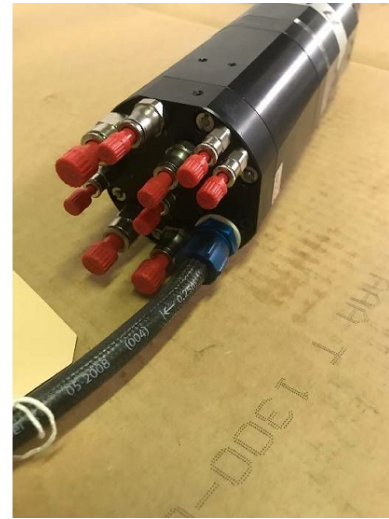

Machine

Inventory N°	13772
Description	Electrospindle
Brand	TDM
Model	TR02
Serial No	
Year	N/A

Heading

Number	3
Diameter	ø55 mm
Speed	t/min

Accessories

None

Pictures

HD pictures and videos on request.

All data such as technical specifications, weight, dimensions, illustrations are indicative and subject to change without notice.

Inventory N° 13772

HD pictures and videos on request.

All data such as technical specifications, weight, dimensions, illustrations are indicative and subject to change without notice.