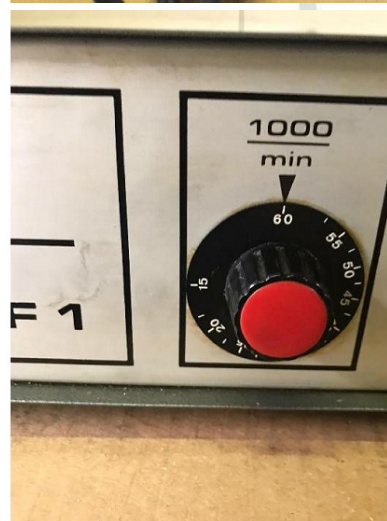

Machine

Inventory N° **13746**
Description Converter

Brand **PRECISE**
Model **PVSF 1**
Serial No
Year **N/A**

Accessories

None

Pictures

HD pictures and videos on request.

All data such as technical specifications, weight, dimensions, illustrations are indicative and subject to change without notice.