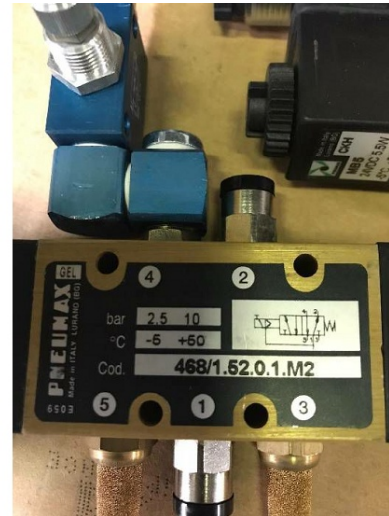

Machine

Inventory N°	13742
Description	Air Pressure regulator
State	Neuve
Brand	PNEUMAX
Model	
Serial No	
Year	N/A

Heading

Pressure 0.8 / 1.8 / 6 bar

Solenoid valve

Number	2
Type	468/1.52.0.1.M2
Type	464/1.32.0.1.M2

Accessories

None

Pictures

HD pictures and videos on request.

All data such as technical specifications, weight, dimensions, illustrations are indicative and subject to change without notice.

Inventory N° 13742