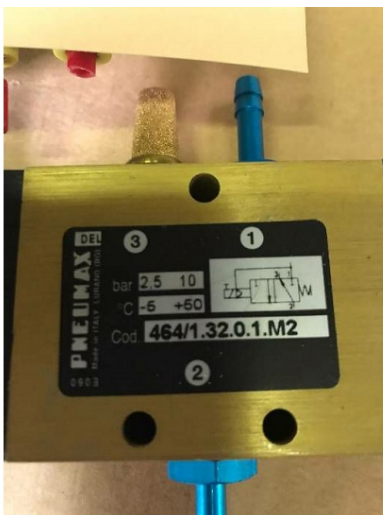

Machine

Inventory N°	13742
Description	Air Pressure regulator
State	Neuve
Brand	PNEUMAX
Model	
Serial No	
Year	N/A

Heading

Pressure 0.8 / 1.8 / 6 bar

Solenoid valve

Number	2
Type	468/1.52.0.1.M2
Type	464/1.32.0.1.M2

Accessories

None

Pictures

HD pictures and videos on request.

All data such as technical specifications, weight, dimensions, illustrations are indicative and subject to change without notice.

Inventory N° 13742

HD pictures and videos on request.

All data such as technical specifications, weight, dimensions, illustrations are indicative and subject to change without notice.