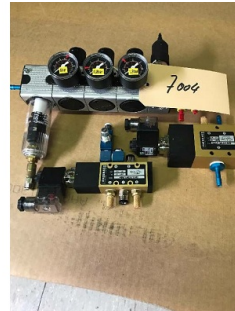

Machine

Inventory N°	13742
Description	Air Pressure regulator
State	Neuve
Brand	PNEUMAX
Model	
Serial No	
Year	N/A

Heading

Pressure 0.8 / 1.8 / 6 bar

Solenoid valve

Number	2
Type	468/1.52.0.1.M2
Type	464/1.32.0.1.M2

Accessories

None

Pictures

HD pictures and videos on request.

All data such as technical specifications, weight, dimensions, illustrations are indicative and subject to change without notice.

Inventory N° 13742