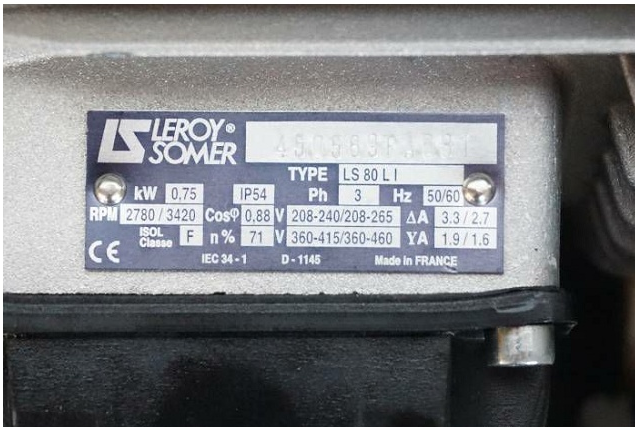

Machine

Inventory N°	13630
Description	Vacuum pump
Brand	BUSCH
Model	RB 0021 B 303 APZZ
Serial No	C0320000031
Year	2003

Heading

Oil	ISO VG 32
Contents	0.5 l
Pressure	2 mbar

Motor

Mark	Leroy Somer
Type	LS 80 L I
Power	0.75 kW

Connection

Entrance	Ø25 mm
Exit	Ø14 mm

Power supply

Operating voltage	3x 400 VAC
-------------------	------------

Accessories

None

Pictures

HD pictures and videos on request.

All data such as technical specifications, weight, dimensions, illustrations are indicative and subject to change without notice.

Inventory N° 13630

HD pictures and videos on request.

All data such as technical specifications, weight, dimensions, illustrations are indicative and subject to change without notice.

Inventory N° 13630

HD pictures and videos on request.

All data such as technical specifications, weight, dimensions, illustrations are indicative and subject to change without notice.