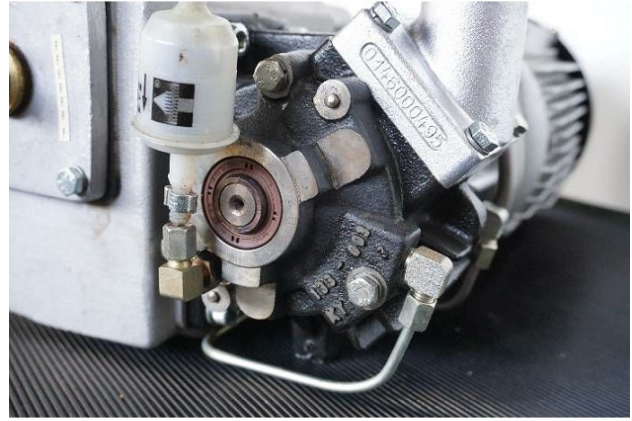

Inventory N° 13630

HD pictures and videos on request.

All data such as technical specifications, weight, dimensions, illustrations are indicative and subject to change without notice.