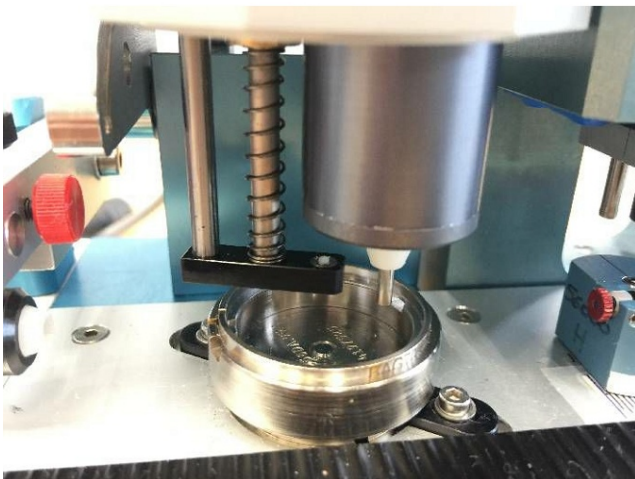

Machine

Inventory N° **13470**
Description **Hand fitting machine**

Brand **ATEC-CYL**
Model **SEVEN HANDS 3B**
Serial No
Year **N/A**

Accessories

None

Pictures

HD pictures and videos on request.

All data such as technical specifications, weight, dimensions, illustrations are indicative and subject to change without notice.

Inventory N° 13470

HD pictures and videos on request.

All data such as technical specifications, weight, dimensions, illustrations are indicative and subject to change without notice.