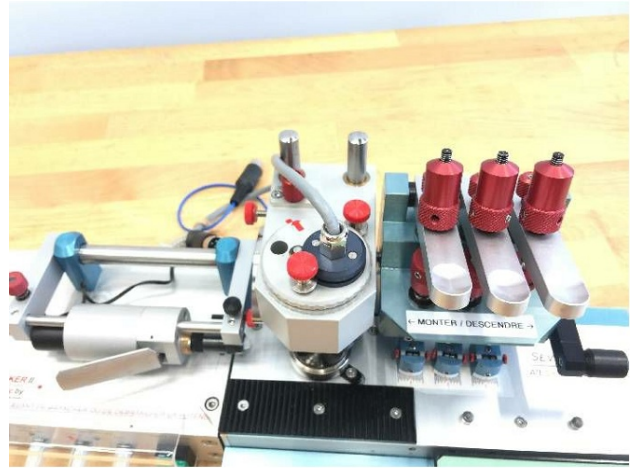

Machine

Inventory N° **13470**
Description **Hand fitting machine**

Brand **ATEC-CYL**
Model **SEVEN HANDS 3B**
Serial No
Year **N/A**

Accessories

None

Pictures

HD pictures and videos on request.

All data such as technical specifications, weight, dimensions, illustrations are indicative and subject to change without notice.

Inventory N° 13470

HD pictures and videos on request.

All data such as technical specifications, weight, dimensions, illustrations are indicative and subject to change without notice.