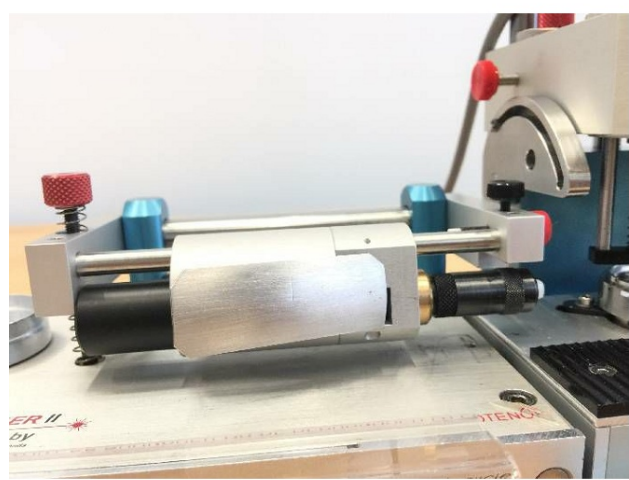

Machine

Inventory N° **13470**
Description **Hand fitting machine**

Brand **ATEC-CYL**
Model **SEVEN HANDS 3B**
Serial No
Year **N/A**

Accessories

None

Pictures

HD pictures and videos on request.

All data such as technical specifications, weight, dimensions, illustrations are indicative and subject to change without notice.

Inventory N° 13470

HD pictures and videos on request.

All data such as technical specifications, weight, dimensions, illustrations are indicative and subject to change without notice.