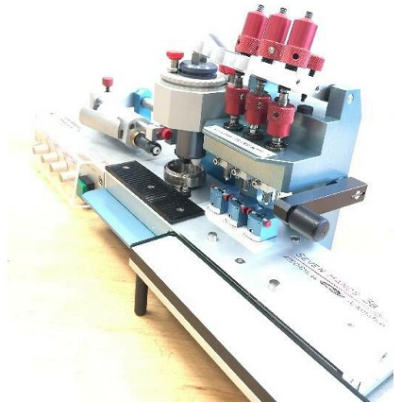

Machine

Inventory N° **13470**
Description **Hand fitting machine**

Brand **ATEC-CYL**
Model **SEVEN HANDS 3B**
Serial No
Year **N/A**

Accessories

None

Pictures

HD pictures and videos on request.

All data such as technical specifications, weight, dimensions, illustrations are indicative and subject to change without notice.

Inventory N° 13470

HD pictures and videos on request.

All data such as technical specifications, weight, dimensions, illustrations are indicative and subject to change without notice.