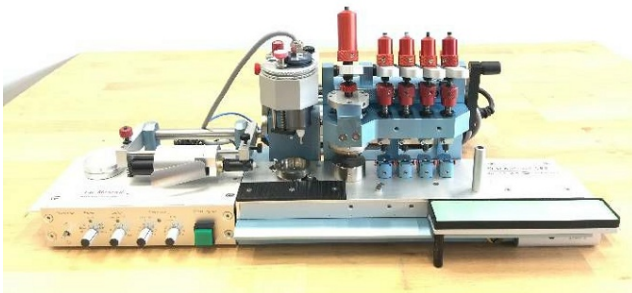

Machine

Inventory N°	13468
Description	Hand fitting machine
Brand	ATEC-CYL
Model	SEVEN HANDS 5B2
Serial No	
Year	N/A

Accessories

None

Pictures

HD pictures and videos on request.

All data such as technical specifications, weight, dimensions, illustrations are indicative and subject to change without notice.