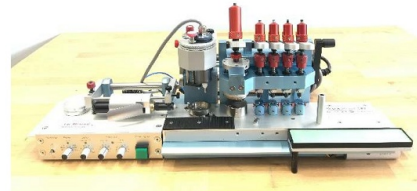

Machine

Inventory N°	13468
Description	Hand fitting machine
Brand	ATEC-CYL
Model	SEVEN HANDS 5B2
Serial No	
Year	N/A

Accessories

None

Pictures

HD pictures and videos on request.

All data such as technical specifications, weight, dimensions, illustrations are indicative and subject to change without notice.