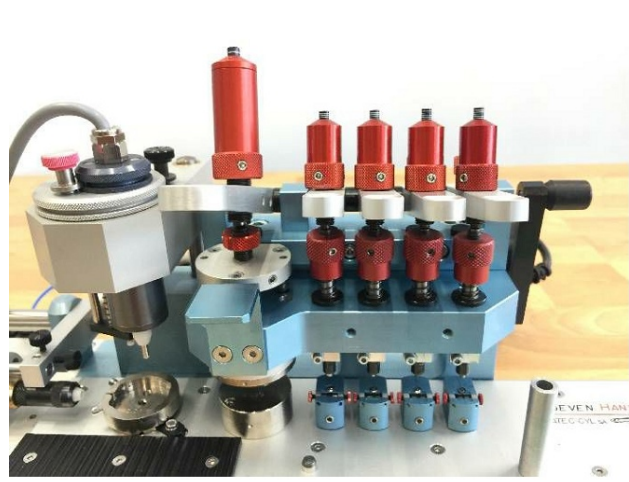

Inventory N° 13468

HD pictures and videos on request.
All data such as technical specifications, weight, dimensions, illustrations are indicative and subject to change without notice.