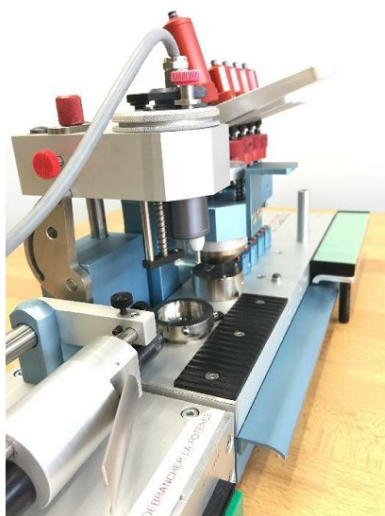

Inventory N° 13468

HD pictures and videos on request.
All data such as technical specifications, weight, dimensions, illustrations are indicative and subject to change without notice.