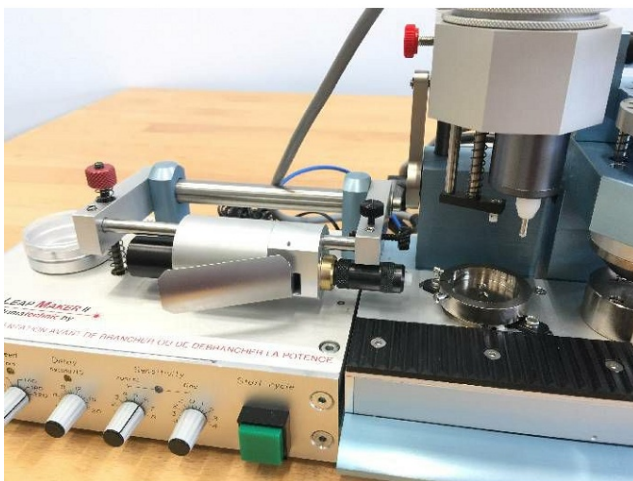

Inventory N° 13468

HD pictures and videos on request.
All data such as technical specifications, weight, dimensions, illustrations are indicative and subject to change without notice.