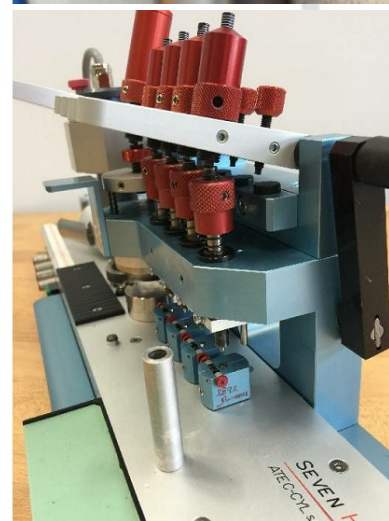

Inventory N° 13468

HD pictures and videos on request.
All data such as technical specifications, weight, dimensions, illustrations are indicative and subject to change without notice.