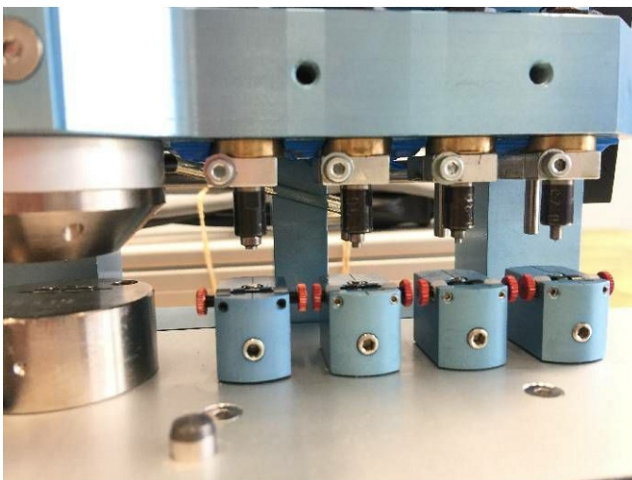

Machine

Inventory N°	13468
Description	Hand fitting machine
Brand	ATEC-CYL
Model	SEVEN HANDS 5B2
Serial No	
Year	N/A

Accessories

None

Pictures

HD pictures and videos on request.

All data such as technical specifications, weight, dimensions, illustrations are indicative and subject to change without notice.