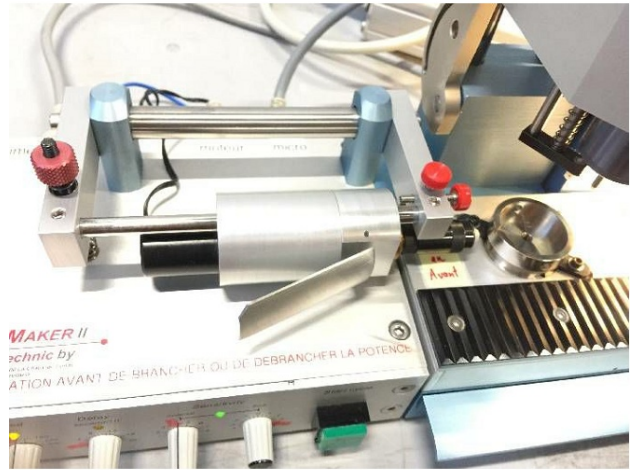

Inventory N° 13438

HD pictures and videos on request.

All data such as technical specifications, weight, dimensions, illustrations are indicative and subject to change without notice.