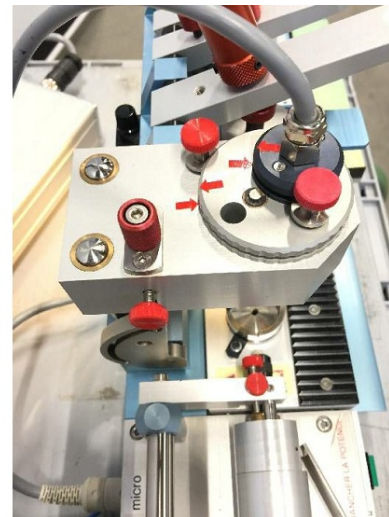

## Machine

Inventory N°	<b>13438</b>
Description	Hand fitting machine
Brand	<b>ATEC-CYL</b>
Model	<b>SEVEN HANDS 4B2</b>
Serial No	
Year	<b>N/A</b>

## Pictures

HD pictures and videos on request.

All data such as technical specifications, weight, dimensions, illustrations are indicative and subject to change without notice.

Inventory N° 13438

HD pictures and videos on request.