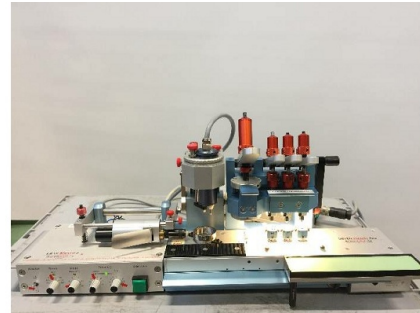

## Machine

Inventory N°	<b>13438</b>
Description	Hand fitting machine
Brand	<b>ATEC-CYL</b>
Model	<b>SEVEN HANDS 4B2</b>
Serial No	
Year	<b>N/A</b>