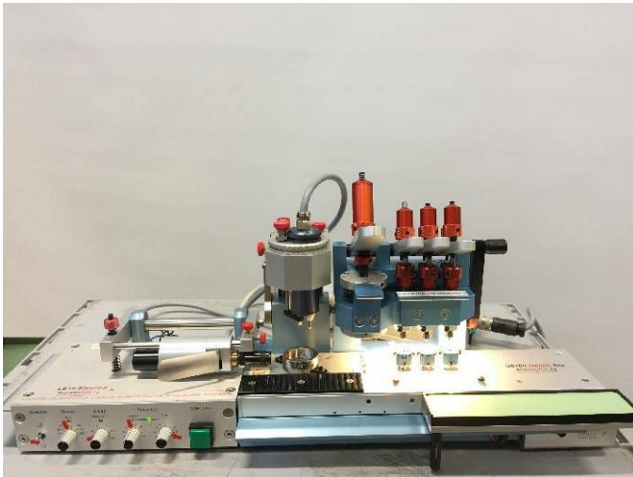

Pictures

HD pictures and videos on request.

All data such as technical specifications, weight, dimensions, illustrations are indicative and subject to change without notice.