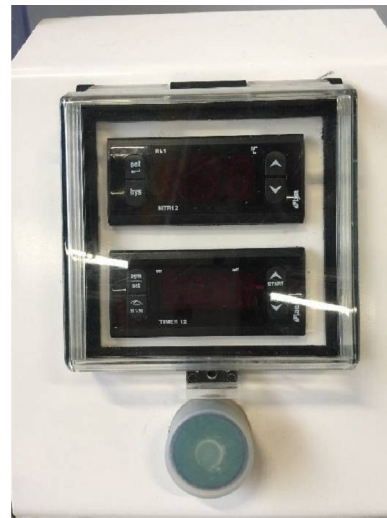

## Heading

Max. temperature	40 °C
Internal dimensions	350x350x250 mm
<b>Over-all dimensions</b>	
Over-all-dimension (length-width-height)	550x550x1250 mm
Weight	40 kg

## Pictures

HD pictures and videos on request.

All data such as technical specifications, weight, dimensions, illustrations are indicative and subject to change without notice.

Inventory N° 13420

HD pictures and videos on request.