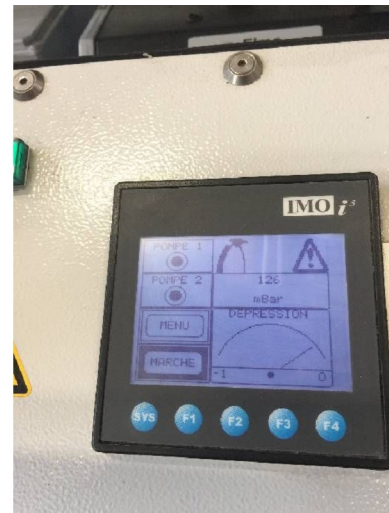

### Motor

Number	2 x
Type	V-VC 75
Pressure	-0.5 mbar
Flow	70/84 m3/h
Voltage	3x400 Volt
Installed power	2x 1.85 kW
Niveau sonore	64 dB
Over-all-dimension (length-width-height)	mm
Weight	255 kg
Number hours (working process)	792 h

### Accessories

<b>Work containers</b>	1
------------------------	---

HD pictures and videos on request.

All data such as technical specifications, weight, dimensions, illustrations are indicative and subject to change without notice.

Inventory N° 13210

**Pictures**

HD pictures and videos on request.

All data such as technical specifications, weight, dimensions, illustrations are indicative and subject to change without notice.

Inventory N° **13210**