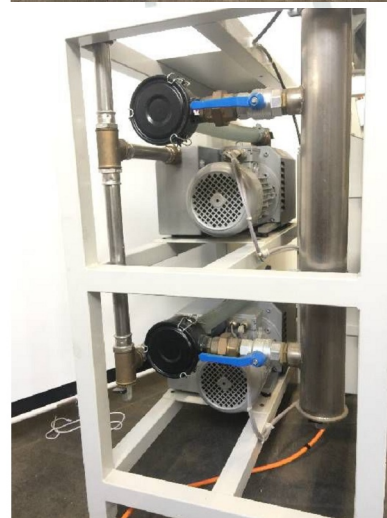

Inventory N° 13210

Pictures

HD pictures and videos on request.

All data such as technical specifications, weight, dimensions, illustrations are indicative and subject to change without notice.