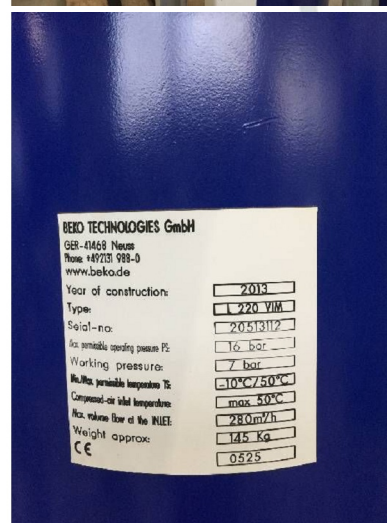

### Motor

Number	2 x
Type	V-VC 75
Pressure	-0.5 mbar
Flow	70/84 m3/h
Voltage	3x400 Volt
Installed power	2x 1.85 kW
Niveau sonore	64 dB
Over-all-dimension (length-width-height)	mm
Weight	255 kg
Number hours (working process)	792 h

Inventory N° 13210

**Pictures**

HD pictures and videos on request.

All data such as technical specifications, weight, dimensions, illustrations are indicative and subject to change without notice.

Inventory N° **13210**

HD pictures and videos on request.

All data such as technical specifications, weight, dimensions, illustrations are indicative and subject to change without notice.

Inventory N° 13210

HD pictures and videos on request.